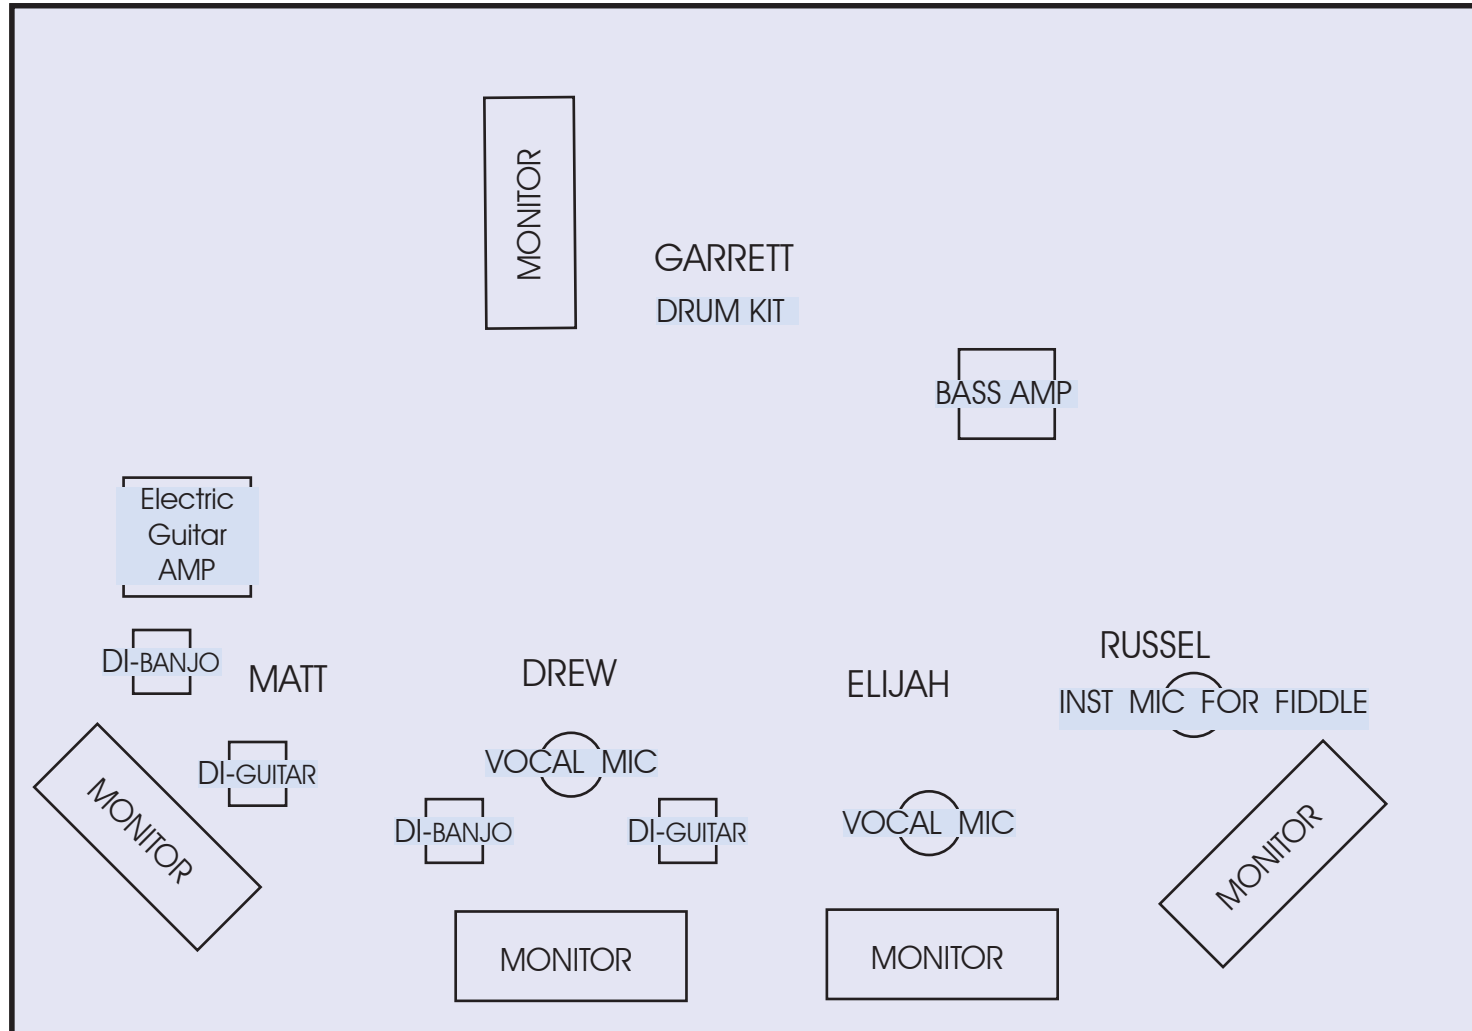

DREW CARMAN
859-338-0885
drew@thecorduroyroad.com
thecorduroyroad.com

- 2 vocal lines
- 4 DI lines
- 1 bass amp line (direct)
- 1 elec. guitar amp line (mic'd)
- 1 inst mic (fiddle)
- drums
- 4 - 5 monitors

STAGE FRONT